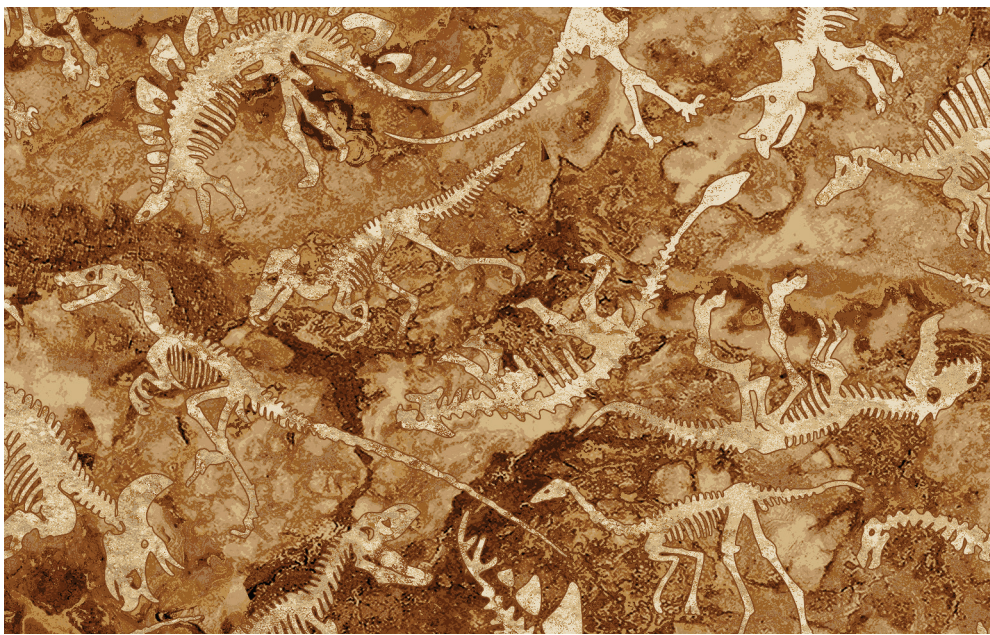

24786-74 | Quartz | Green Teal

DP24741-68 | Prehistoric Border Stripe | Teal Multi

DP24741-12 | Dinosaurs Block Print | Beige Multi

24743-12 | Dinosaurs with Words | Beige Multi

24746-76 | Snake Texture | Green

24746-30 | Snake Texture | Rust

24743-68 | Dinosaurs with Words | Teal Multi

24744-12 | Dinosaurs All | Over-Beige Multi

24783-34 | Fossil Toss | Rust

24745-66 | Gator Texture | Teal

PREHISTORIC WORLD STONEHENGE by Linda Ludovico

Created by renowned Stonehenge designer Linda Ludovico, Prehistoric World brings the Jurassic era to life, especially with the 43" W x 54" H oversized panel which is ideal for a bedding or a lap quilt. The border stripe and focal prints featuring dinosaurs, footprints and fossils are paired with a myriad of stunning textures all created in classic Stonehenge style in a palette of teal, green rust and beige. A few of our existing best-selling Stonehenge textures complete coordination. Stonehenge Prehistoric World will delight dinosaur fans everywhere!