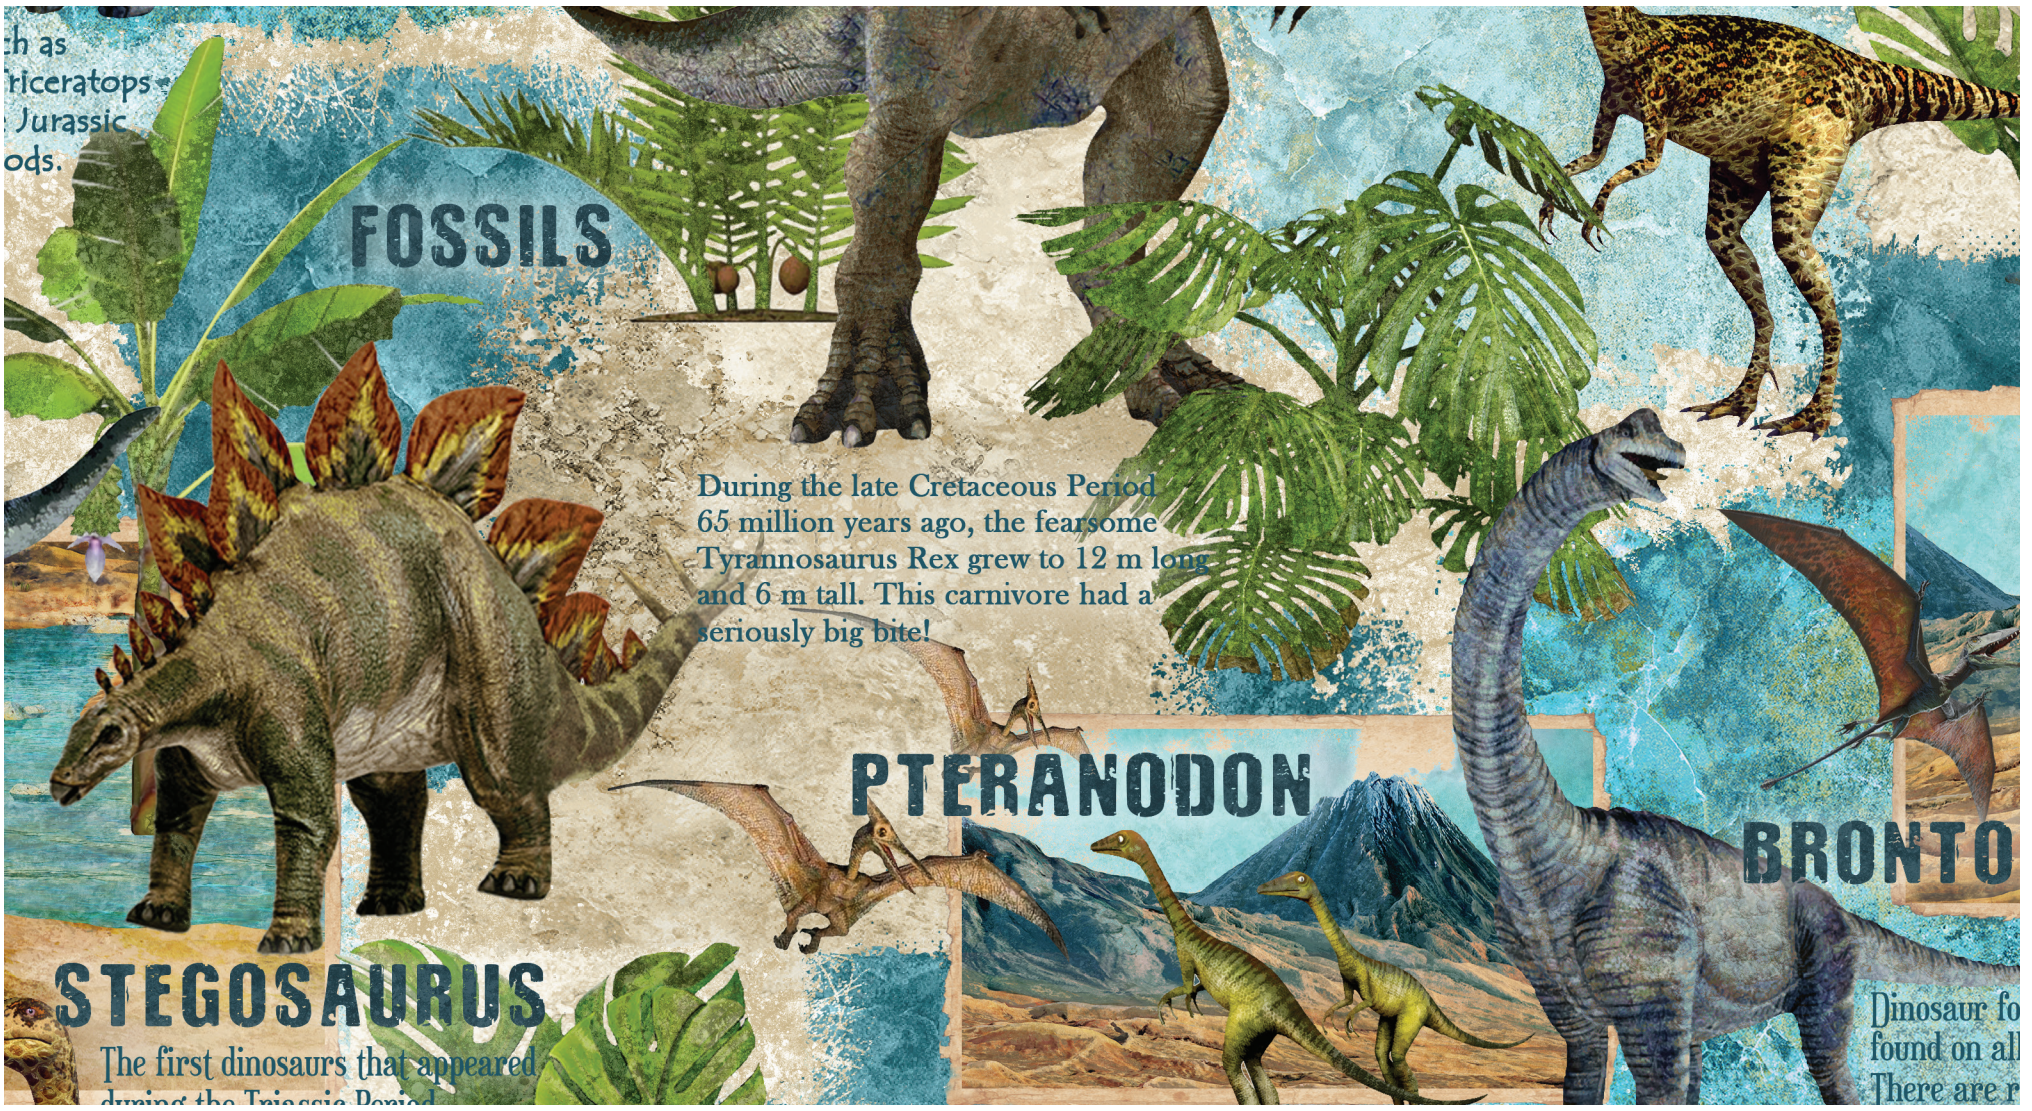

PREHISTORIC WORLD

STONEHENGE by Linda Ludovico

DP24740-68 | Prehistoric Panel | Teal Multi

24785-12 | Dinosaur Tracks | Beige

24784-32 | Rough Marble | Rust

39300-63 | Sienna Marble | Lagoon

39302-69 | Quartz | Oxidized Copper

24786-74 | Quartz | Green Teal

DP24741-68 | Prehistoric Border Stripe | Teal Multi

DP24741-12 | Dinosaurs Block Print | Beige Multi

24743-12 | Dinosaurs with Words | Beige Multi

24746-76 | Snake Texture | Green

24746-30 | Snake Texture | Rust

24743-68 | Dinosaurs with Words | Teal Multi

24744-12 | Dinosaurs All | Over-Beige Multi

24783-34 | Fossil Toss | Rust

24745-66 | Gator Texture | Teal

PREHISTORIC WORLD STONEHENGE by Linda Ludovico

Created by renowned Stonehenge designer Linda Ludovico, Prehistoric World brings the Jurassic era to life, especially with the 43" W x 54" H oversized panel which is ideal for a bedding or a lap quilt. The border stripe and focal prints featuring dinosaurs, footprints and fossils are paired with a myriad of stunning textures all created in classic Stonehenge style in a palette of teal, green rust and beige. A few of our existing best-selling Stonehenge textures complete coordination. Stonehenge Prehistoric World will delight dinosaur fans everywhere!