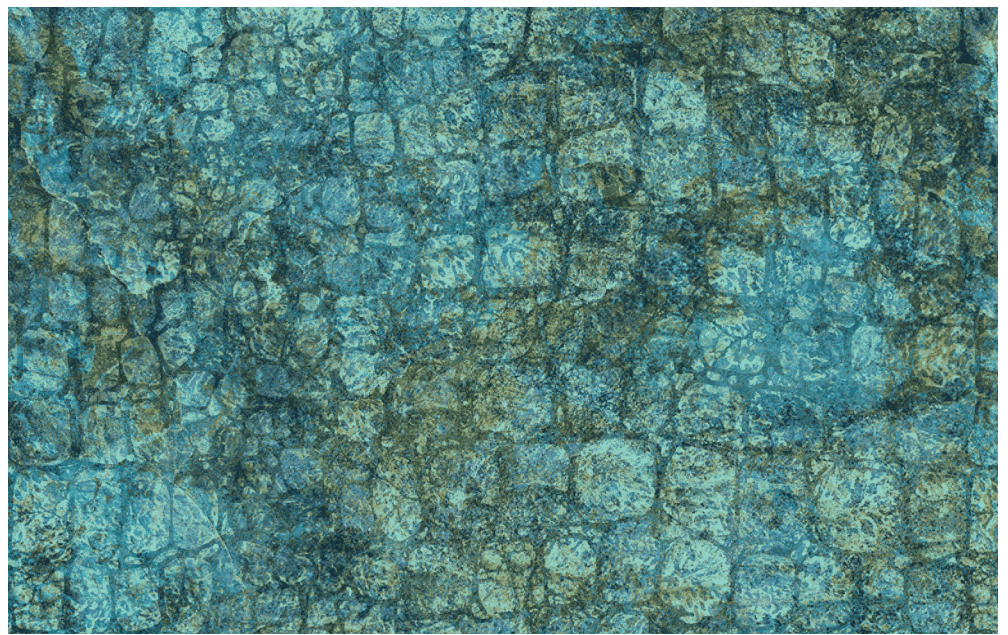

PREHISTORIC WORLD

STONEHENGE by Linda Ludovico

DP24740-68 | Prehistoric Panel | Teal Multi

24785-12 | Dinosaur Tracks | Beige

24784-32 | Rough Marble | Rust

39300-63 | Sienna Marble | Lagoon

39302-69 | Quartz | Oxidized Copper

24786-74 | Quartz | Green Teal

DP24741-68 | Prehistoric Border Stripe | Teal Multi

DP24741-12 | Dinosaurs Block Print | Beige Multi

24743-12 | Dinosaurs with Words | Beige Multi

24746-76 | Snake Texture | Green

24746-30 | Snake Texture | Rust

24743-68 | Dinosaurs with Words | Teal Multi

24744-12 | Dinosaurs All | Over-Beige Multi

24783-34 | Fossil Toss | Rust

24745-66 | Gator Texture | Teal

PREHISTORIC WORLD STONEHENGE by Linda Ludovico

Created by renowned Stonehenge designer Linda Ludovico, Prehistoric World brings the Jurassic era to life, especially with the 43" W x 54" H oversized panel which is ideal for a bedding or a lap quilt. The border stripe and focal prints featuring dinosaurs, footprints and fossils are paired with a myriad of stunning textures all created in classic Stonehenge style in a palette of teal, green rust and beige. A few of our existing best-selling Stonehenge textures complete coordination. Stonehenge Prehistoric World will delight dinosaur fans everywhere!